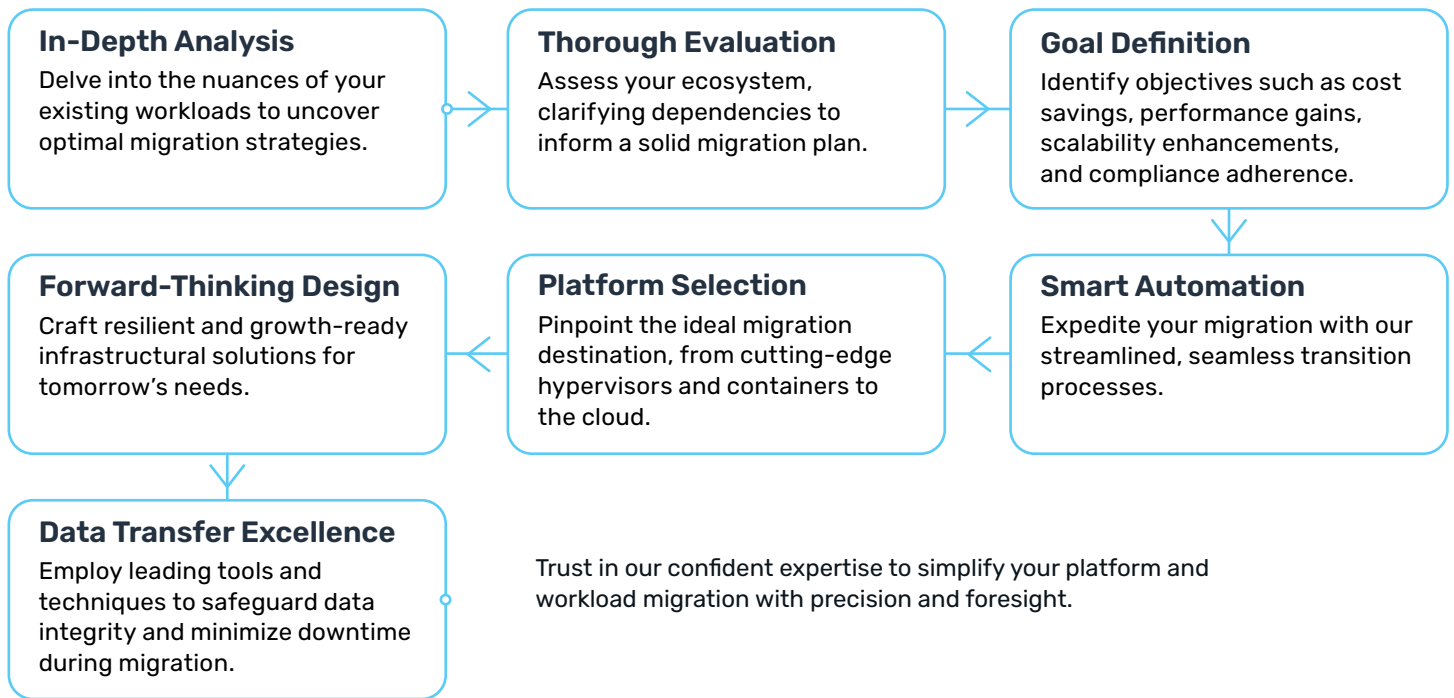

### In-Place Optimization

Achieve peak operational excellence.

Our approach meticulously refines your existing systems, addressing everything from hardware upgrades and licensing efficiencies to resource realignment.

### Migrate to Cloud: Accelerated Bulk Migration

Precise migration strategies offer more than a cloud migration; they promise elevation.

Beyond simple workload transplantation, we deliver a synergy of continuity and cloud innovation to propel your organization forward.

### Migrate from Cloud

Chart a clear path back to on-premises.

When circumstances dictate a strategic shift from the cloud, Arctiq is prepared to reverse the tide. We handle compliance intricacies and optimize cost-effectiveness, assuring a smooth reintegration of your infrastructure without the sacrifice of quality or performance.

## The Process