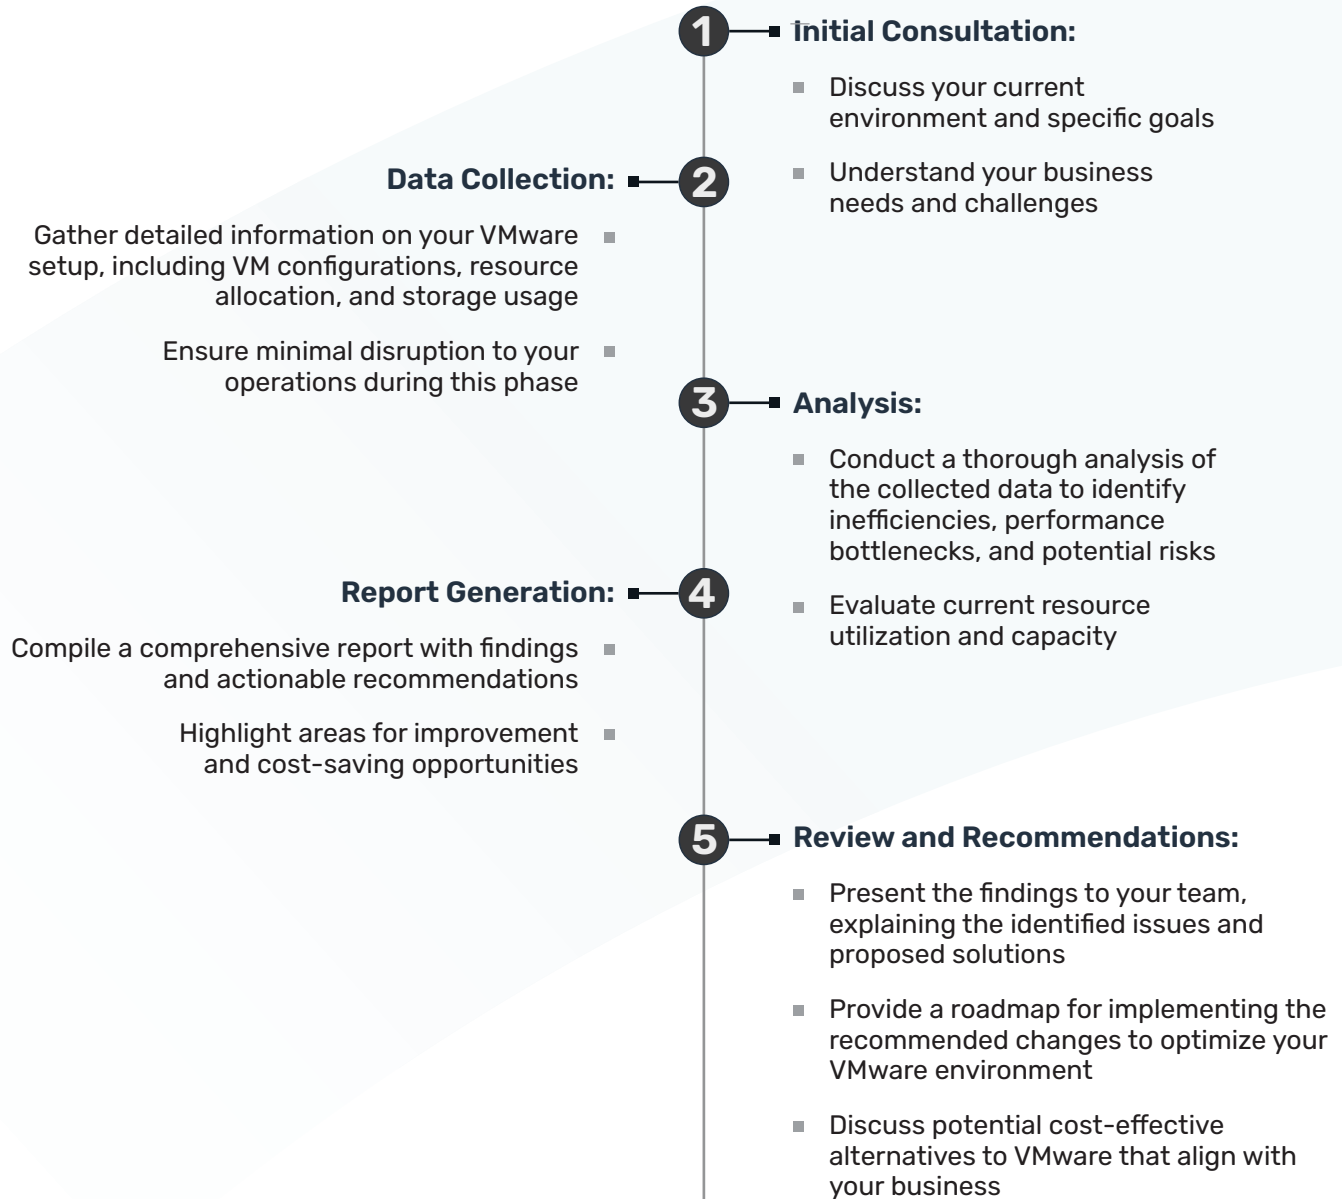

Our Methodology

ARCTIQ

At Arctiq, we employ a systematic and thorough approach to evaluate your VMware environment. Our methodology includes the following steps:

ASSESSMENT PROCESS

The Arctiq Advantage

With an expansive footprint across the United States and Canada, Arctiq helps organizations across North America architect transformative, practical solutions built on world-class technologies and best practices.

▶ Contact us to gain a partner dedicated to unlocking the full potential of your IT infrastructure.

[Book a Consultation](#)

ARCTIQ.COM